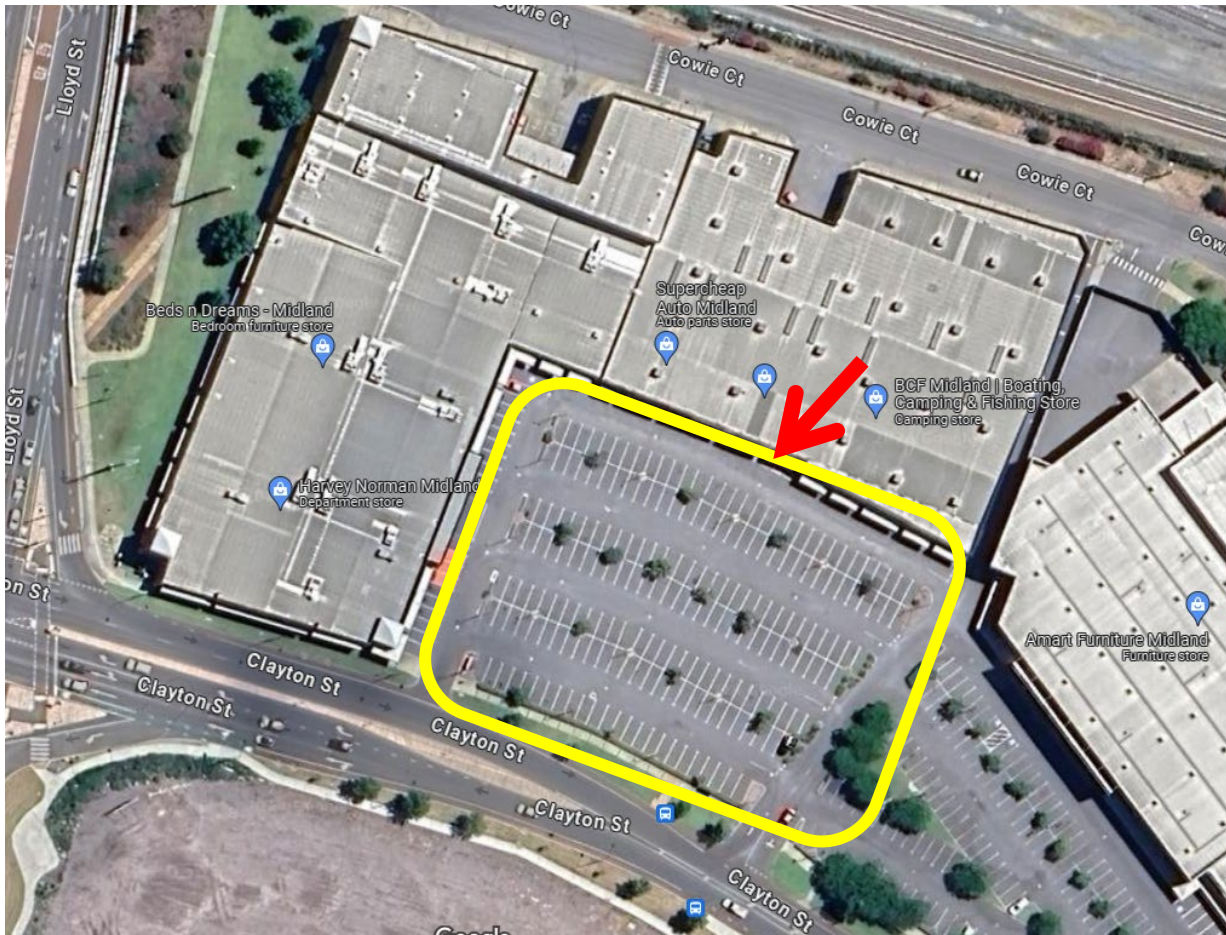

<https://wa.mustang.org.au>

60th Anniversary

MUSTANG MUSTER CRUISE

MEETING POINT 2 - MIDLAND

Address:

Cnr Lloyd Street and Clayton Street,
Midland

Date:

Sunday 21 April 2024

Time:

9:30am Arrival for a 10:30am Cruise Departure.

Scan me

MIDLAND RUNSHEET

SCA Midland to 115 Terrace Rd Perth (Langley Park)

KSO = Keep Straight On, **RT** = Right Turn, **LT** = Left Turn, **RAB** = Round About

Meeting Point 2 - Distance 19 km (11.8 miles).

Head south out of carpark and **LT** onto Clayton Street (head East).

At **RAB** take the 2nd exit (**KSO**) to stay on Clayton Street.

RT onto Military Rd.

RT onto Bushmead Rd.

LT at RAB onto Stirling Rd.

RT onto Great Eastern Highway Bypass (National Highway 94).

LT onto Great Eastern Highway (continuation of National Highway 94).

Move into left lane after Burswood Rd so you can exit left after Craig St traffic lights for Perth City.